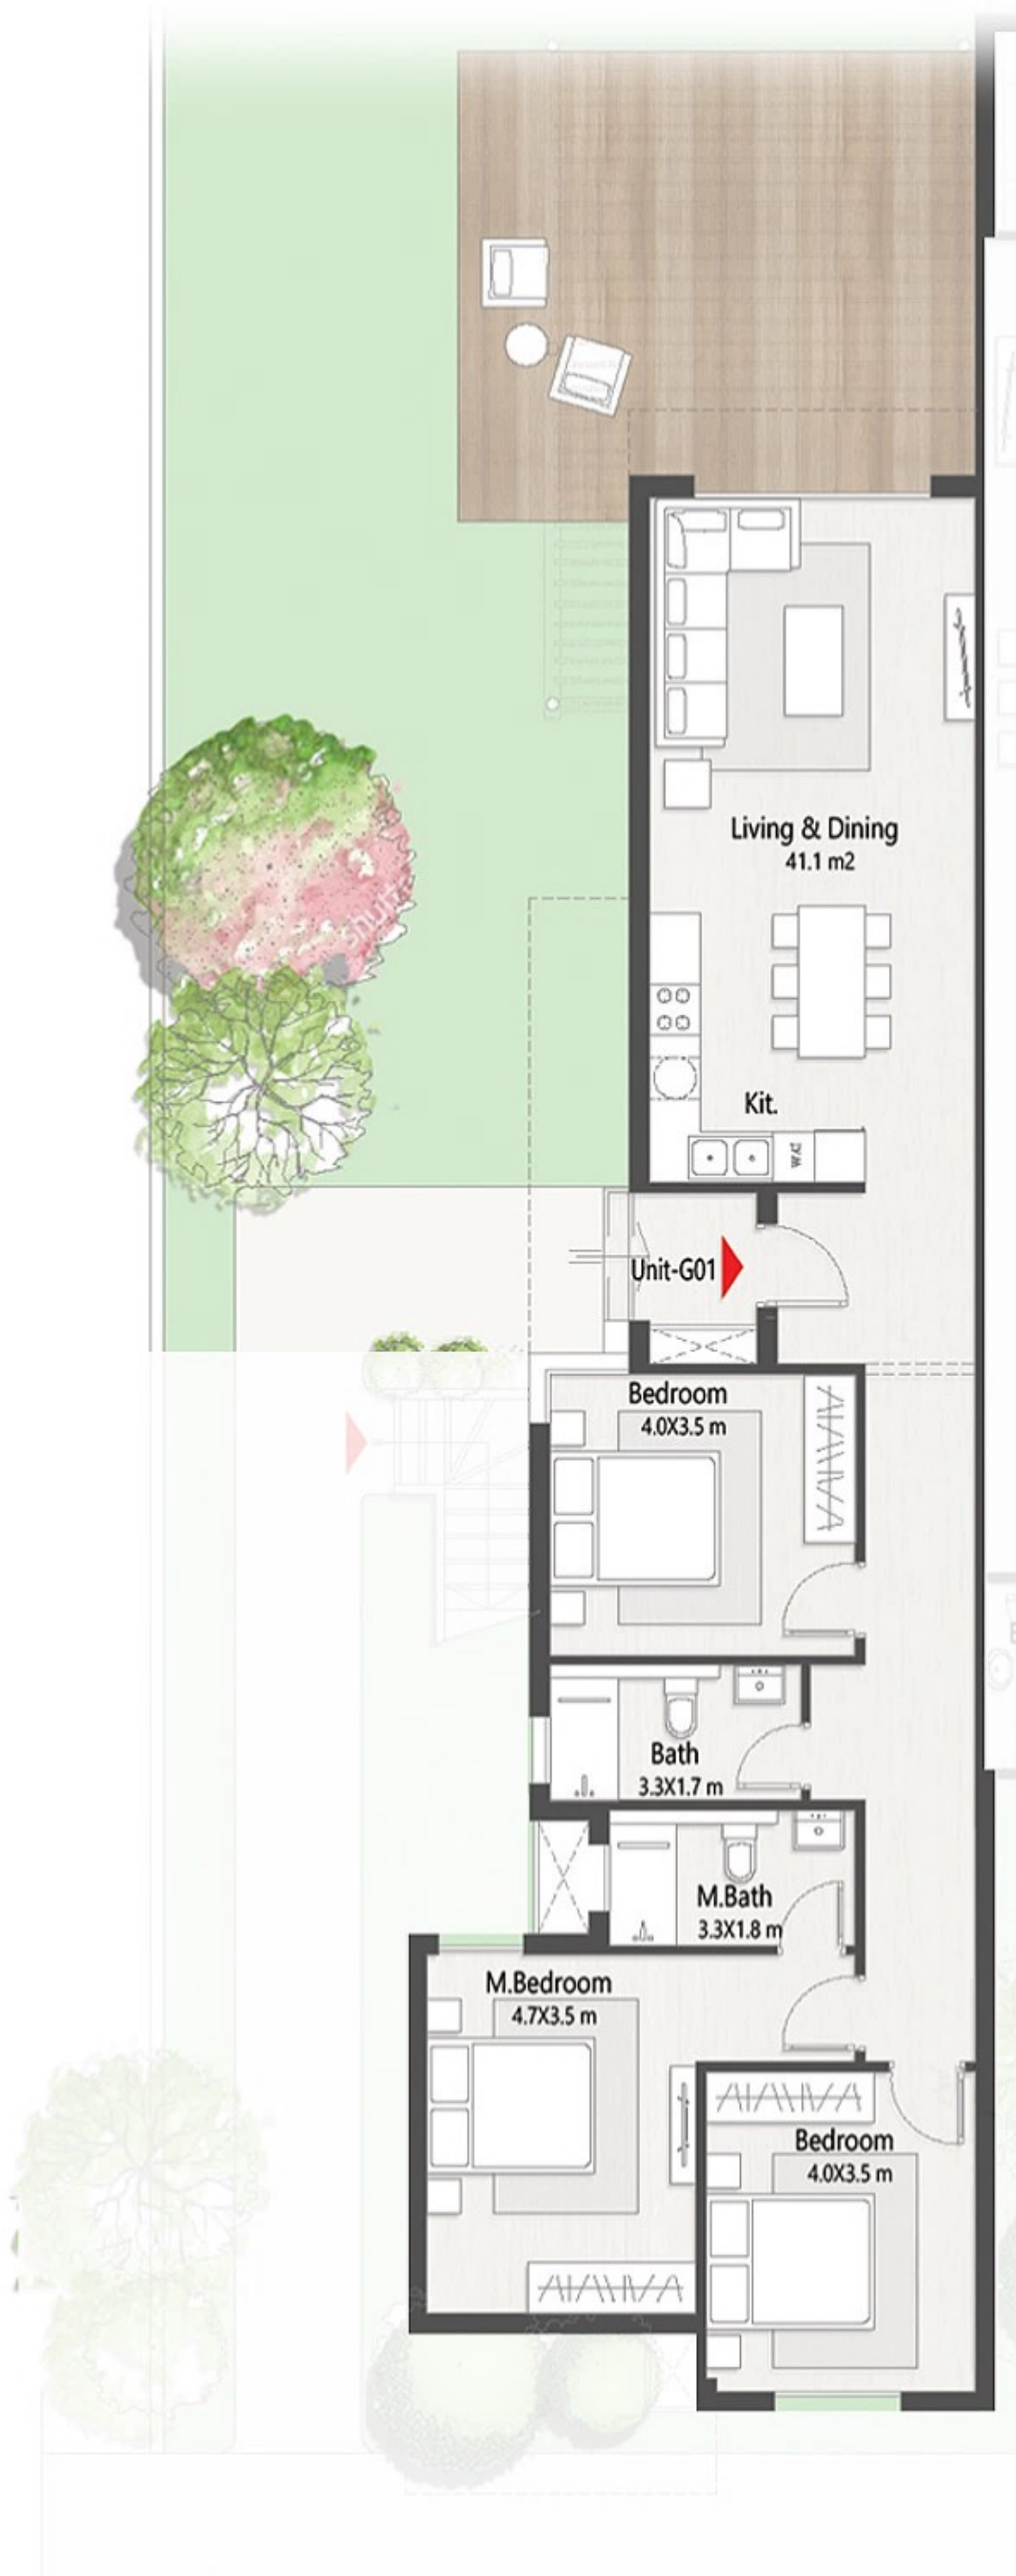

Phase-1

G01

F

S4-13

Building
Location

F
Ground Floor
Unit G01

Unit location
in building

F

S4-13-G01
Ground Floor

Unit Area : 140.0 m²
Garden Area: 139.0 m²